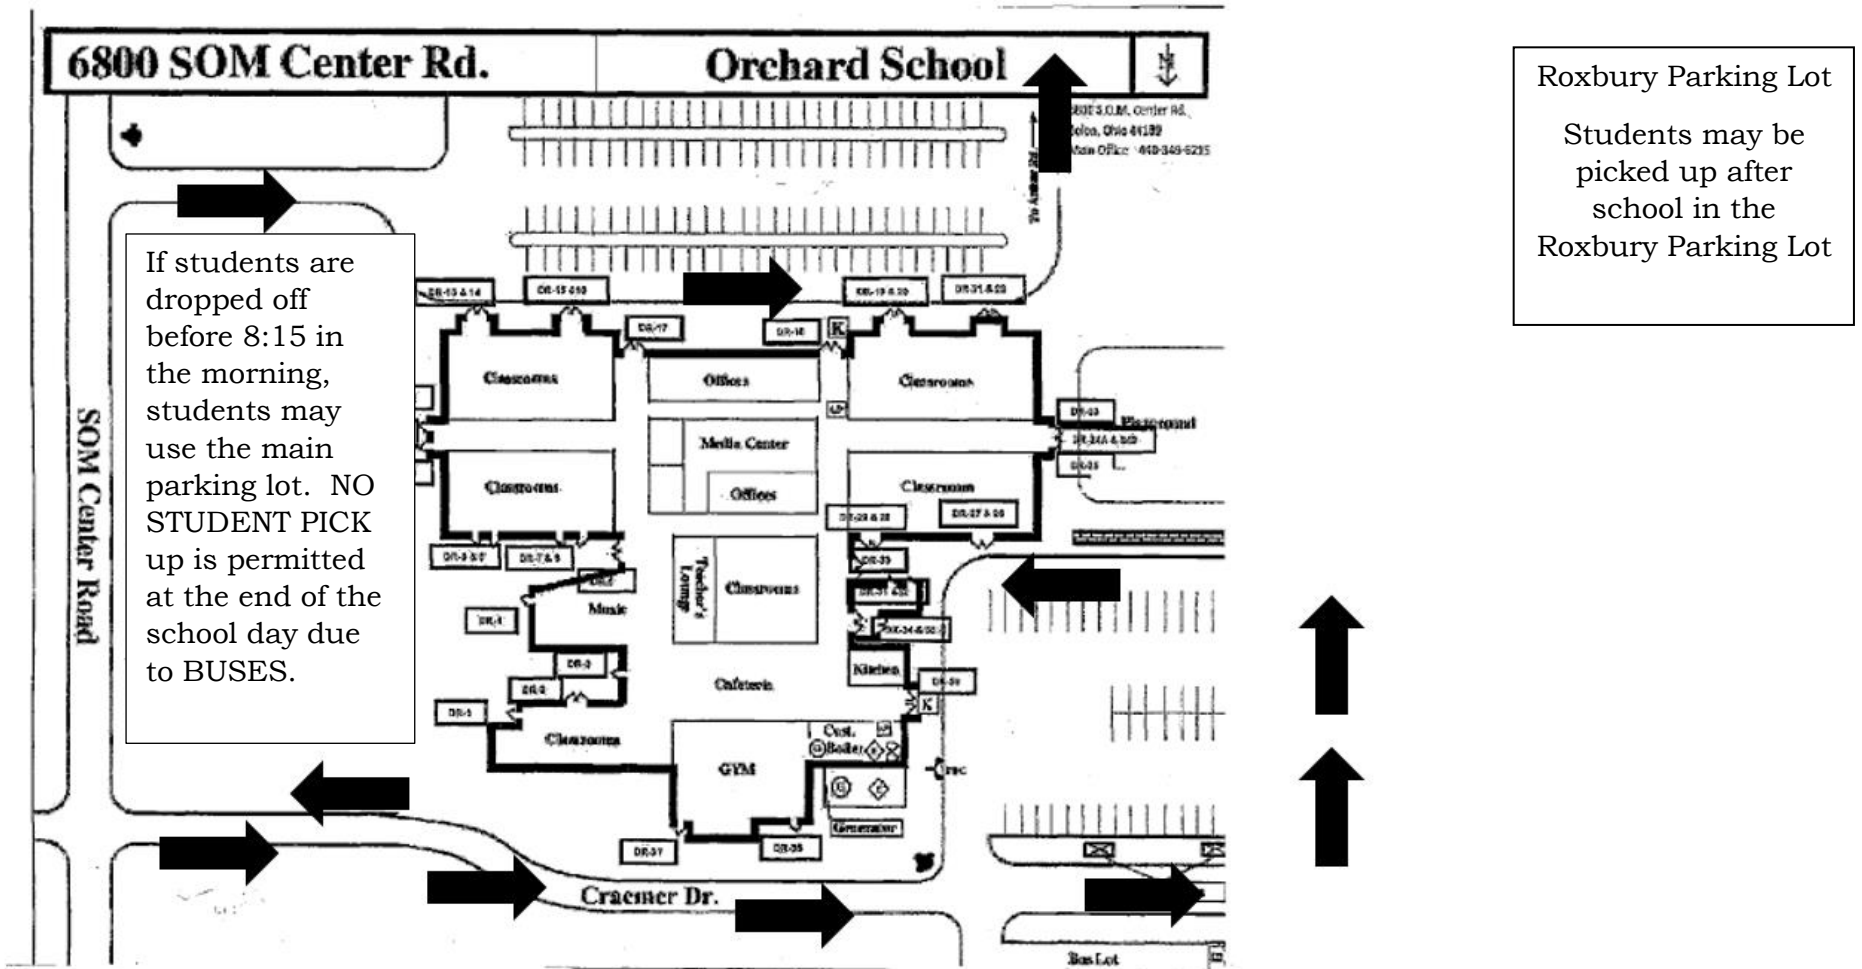

# OMS Drop off and Pick Up Procedures

Families should use Craemer Drive for drop off and pick up before and after school. Students should exit passenger side of the car unto the curb.

**PLEASE NO CELL PHONE USE IN THE PARKING LOTS!!**